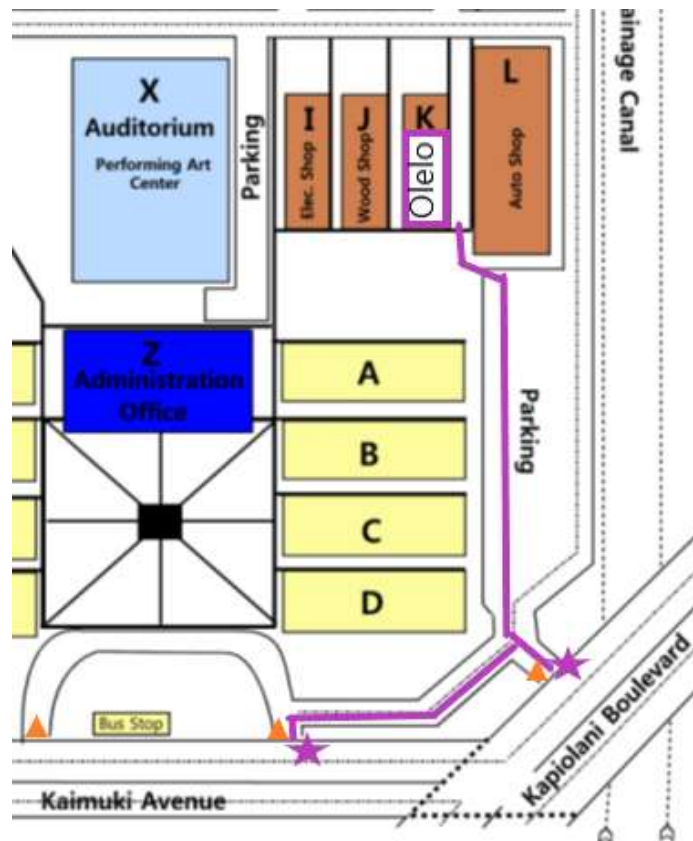

Olelo Community Media - Kaimuki High School Campus Access

After 5 pm the school campus is closed but Kaimuki High School allows Olelo's Media Service Center to operate after hours and Members and Clients to utilize the Parking Lot. For Security, entrances will be coned off with caution taped cones/stanchions at the Kapiolani Blvd. and Kaimuki Avenue entrances and the Gate to the Parking Lot will be closed.

When Driving onto campus, please follow these procedures to access the parking lot:

1. Move the cones/stanchions aside, don't tear the yellow tape
2. Drive your car through
3. Replace the stanchions
4. When you reach the Gate to the parking lot and it is locked, **Call 737-8803** so Olelo Staff can open the Gate
5. Olelo staff will let you out the Gate when you leave and you can move and replace the Cones/Stanchions at the entrance

When walking or bicycling onto campus: Only use the Kapiolani Blvd. entrance and travel along the Parking Lot to the Olelo building. **DO NOT WALK THROUGH THE SCHOOL HALLWAYS OR GRASS AREAS.** Security will stop you and ask you to walk around to the Parking Lot to get to/from Olelo.