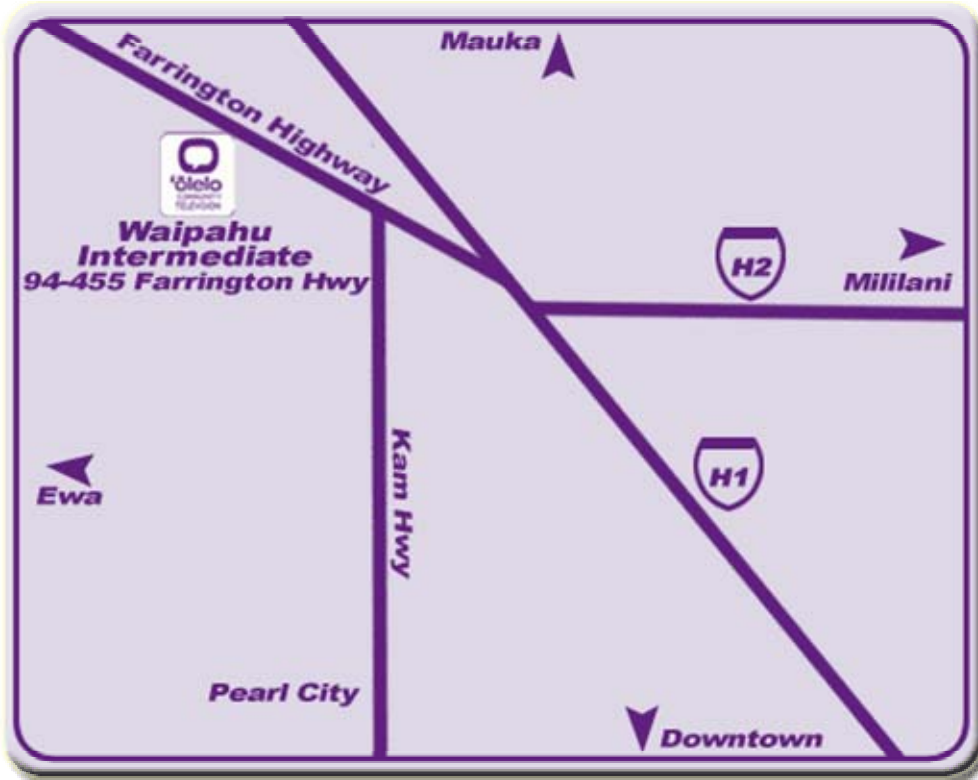

Waipahu CMC Hours

Waipahu Community Media Center
@ Waipahu Intermediate School
94-455 Farrington Hwy
Waipahu, HI 96797
671-3950
671-3952 (fax)
Email: waipahu@olelo.org

Tuesday 3 pm - 10pm
Wednesday 3 pm - 10 pm
Thursday 3 pm - 10 pm
Saturday 10 am - 6 pm

From Mililani

Get on H2 South
Take Waianae West Exit 1B on H1 West
Take Kunia Ewa Exit 5A to 76 South (Pass Waikele/Waipahu exit 7)
Stay in the center lane to 7101 East (Farrington Hwy)
Take Waipahu East Exit 5 onto Farrington Hwy
Follow Farrington Hwy through 4 lights
Take right onto Waikele Road
Once on Waipahu Intermediate grounds, follow the 'Olelo signs.

From Pearl City

Go West on Kam Hwy towards Waimano Home Road
At Sam's Club, veer left onto Farrington Hwy
Stay on Farrington Hwy for 2.5 miles
Make a left turn onto Waikele Rd (Chevron on left)
Make an immediate right into Waipahu Intermediate's driveway
Once on Waipahu Intermediate grounds, follow the 'Olelo signs.

From Town

Get on HI West toward Pearl City
Take Exit 8B toward Waipahu
Merge onto Farrington Hwy
Make a left turn onto Waikele Rd (Chevron on left)
Make an immediate right into driveway
Once on Waipahu Intermediate grounds, follow the 'Olelo signs.