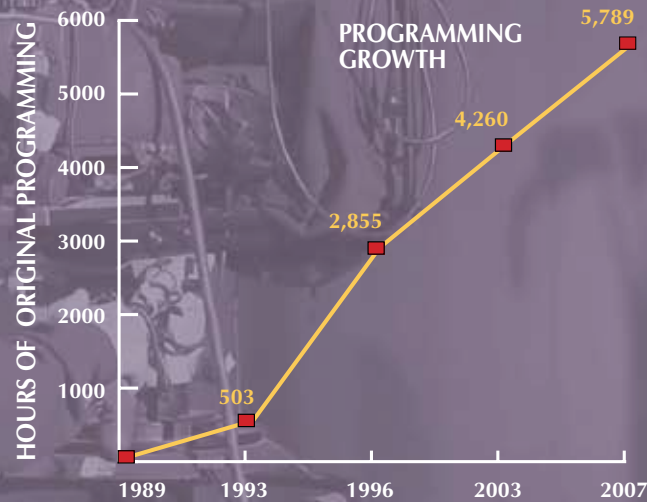

How Can 'Ōlelo Serve You?

'Ōlelo Community Television encourages you to express your views and experience the many voices of our community. Tune in to 'Ōlelo's diverse programming on its six cable channels. Call or visit your nearest Community Media Center. Community access belongs to you!

Programming Growth

Each year, 'Ōlelo cablecasts thousands of hours of original programming. Since 1993, the figure has grown by more than 1,000%, from just over 500 hours to more than 5,700 hours in 2007.